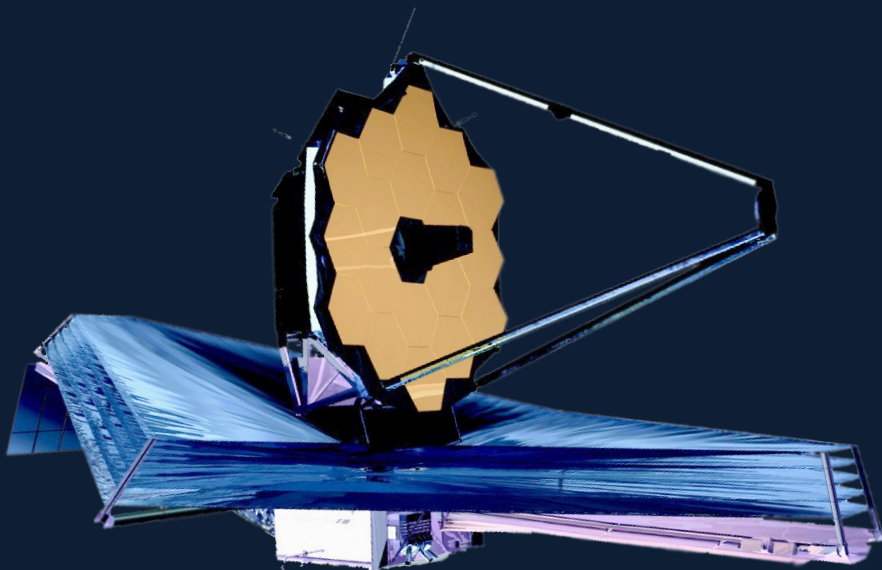

For more information, please visit:
www.jwst.nasa.gov

National Aeronautics and Space Administration

JAMES WEBB SPACE TELESCOPE

UNCOVER

The End of the Dark Ages: First Light and Reionization

The Assembly of Galaxies

The Birth of Stars and Protoplanetary Systems

Planetary Systems and the Origins of Life

www.nasa.gov

James Webb Space Telescope

A decorative pattern of hexagons in various shades of blue and purple, arranged in a honeycomb-like structure, located at the bottom of the page.